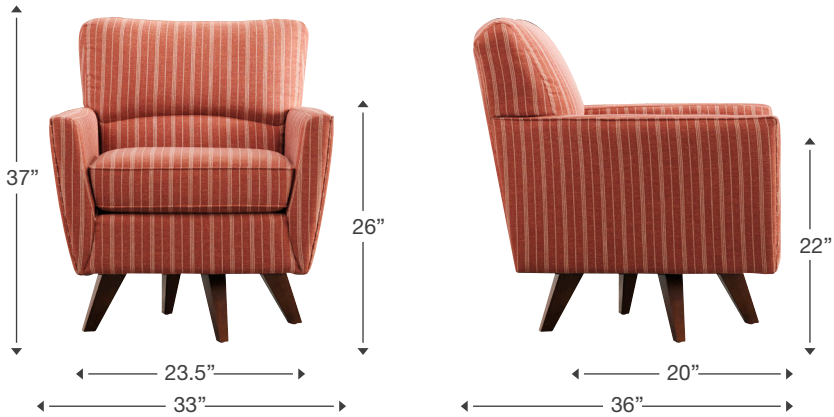

# Features

---

- Part of the Urban Attitudes® collection, with retro-inspired flair and a low-profile design
- 360-degree swivel base keeps you at the center of all the action
- Tall, angled wood legs add mid-century design edge
- Subtly flared track arms and softly scooped, tight back with welt trim
- Premier standard loose seat cushion (nonreversible) maintains its comfort and appearance
- Double-picked blown fiber fill for improved shape retention
- Customizable with your choice of fabrics

# Dimensions

**Overall Dimensions (in.)**                      **33W x 36D x 37H**

Body Width	33 in.
Body Depth	36 in.
Body Height	37 in.
Seat Width	23.5 in.
Seat Depth	20 in.
Seat Height	22 in.
Arm Height	26 in.