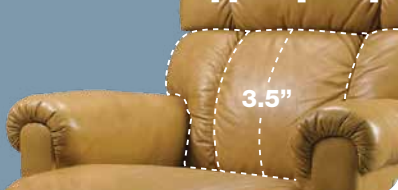

DIMENSION : 35" W x 39" D x 45.75" H | Full Extension 68.5"

Independent Back & Legrest Position

Back and footrest work together or operate independently to suit your reclining preference.

Power-Tilt Headrest [TPH]

To maintain a perfect line of sight with proper support.

Power Lumbar Support [TPH]

To relieve lower back fatigue and stiffness.

DIAMOND & PLATINUM Extra Features

PLATINUM POWER LIFT RECLINER [TPL]

The ultimate lift chair, with the touch of a button or toggle, your Lift-Recliner will smoothly and effortlessly lower you to a comfortable seated position or raise you to a standing position.

DIMENSION : 35" W x 39" D x 45.25" H | Full Extension 68.5"

Zero Gravity Position

Elevates legs above the heart, improving blood circulation.

Enclosed Lift Base

Provides quiet operation & keeps mechanism safely hidden from view and interference.