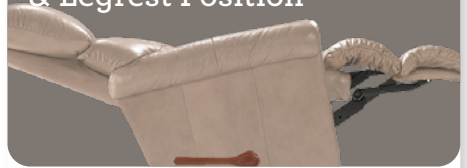

Adjustable the Back Tension

Personalizes the effort needed to ease into a reclining position based on body type.

Features

Independent Back & Legrest Position

Back and legrest adjust independently to suit your reclining preference.

Total Body & Lumbar Support

Complete support to the entire body in all positions, even when reclining.

Three-Position Locking Footrest

Provides a choice of comfortable positions that lock in place for added safety and support.