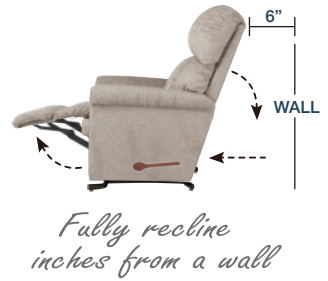

Loveseats

T32/P32 -512 WALL RECLINING LOVESEAT

Enjoy twice the comfort with our dual reclining loveseats. It can be placed mere inches from a wall. Available in manual [T32] or power [P32] system.

DIMENSION : 55" W x 38.5" D x 41.5" H | Full Extension 66"